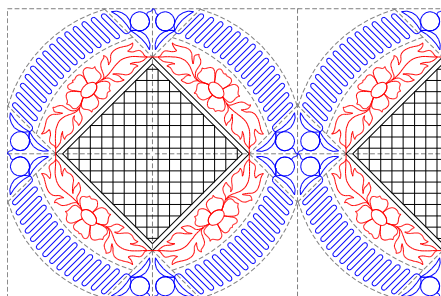

Metro Hoops – (some) Quilting Plans for Sew Kind of Wonderful's patchwork pattern

designs by Sharon Perry

free instructions for using Sharon's designs are available for download from the website
- the link is from any of these product detail pages

a pattern catalogue is also available from House of Creations website

Metro H Ric Rac hoop p2p
Metro H Lutzl arch p2p
Squares of Circles – 4 and 16

Metro H Feather arch p2p

Metro H Feather arch p2p
Rosalie sq

Metro H Ric Rac hoop p2p
Metro H Inari arch p2p
Snake frame n14 (or with the lines??)
Inari tri a p2p

Metro H Serpentine hoop p2p
Metro H Lollipop arch p2p
X Hatch frame b 1 x 12
Lollipop med sq
Lollipop sm sq