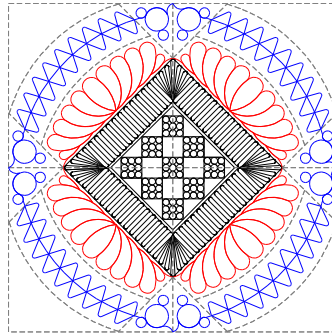

Metro Hoops – (some) Quilting Plans for Sew Kind of Wonderful's patchwork pattern

designs by Sharon Perry

free instructions for using Sharon's designs are available for download from the website
- the link is from any of these product detail pages

a pattern catalogue is also available from House of Creations website

Metro H Ric Rac hoop p2p
Metro H Lutzl arch p2p
Squares of Circles – 4 and 16

Metro H Feather arch p2p

Metro H Feather arch p2p
Rosalie sq

Metro H Ric Rac hoop p2p
Metro H Inari arch p2p
Snake frame n14 (or with the lines??)
Inari tri a p2p

Metro H Serpentine hoop p2p
Metro H Lollipop arch p2p
X Hatch frame b 1 x 12
Lollipop med sq
Lollipop sm sq