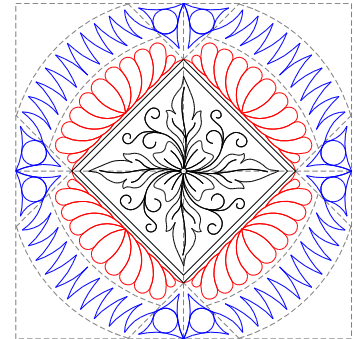

Metro Hoops – (some) Quilting Plans for Sew Kind of Wonderful's patchwork pattern

designs by Sharon Perry

free instructions for using Sharon's designs are available for download from the website
- the link is from any of these product detail pages

a pattern catalogue is also available from House of Creations website

Metro H Ric Rac hoop p2p
Metro H Lutzl arch p2p
Squares of Circles – 4 and 16

Metro H Feather arch p2p

Metro H Feather arch p2p
Rosalie sq

Metro H Ric Rac hoop p2p
Metro H Inari arch p2p
Snake frame n14 (or with the lines??)
Inari tri a p2p

Metro H Serpentine hoop p2p
Metro H Lollipop arch p2p
X Hatch frame b 1 x 12
Lollipop med sq
Lollipop sm sq