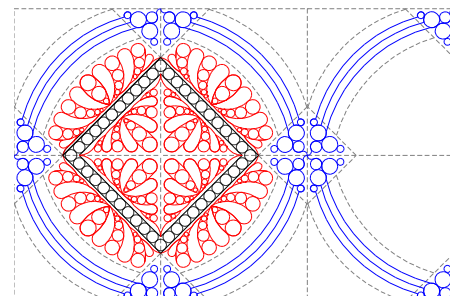

Metro H Deco trihoop p2p
Metro H Lutzl arch p2p
Pearl line frame 12
Inari tri a p2p