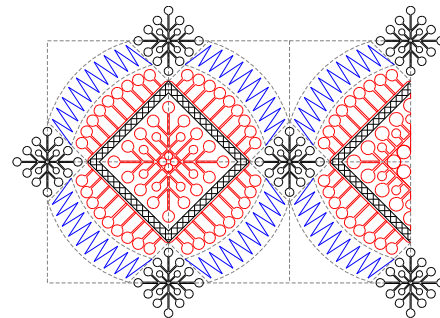

Metro Hoops – (some) Quilting Plans for Sew Kind of Wonderful's patchwork pattern

designs by Sharon Perry

free instructions for using Sharon's designs are available for download from the website
- the link is from any of these product detail pages

a pattern catalogue is also available from House of Creations website

Metro H Ric Rac hoop p2p
Metro H Lutzl arch p2p
Squares of Circles – 4 and 16

Metro H Feather arch p2p

Metro H Feather arch p2p
Rosalie sq

Metro H Ric Rac hoop p2p
Metro H Inari arch p2p
Snake frame n14 (or with the lines??)
Inari tri a p2p

Metro H Serpentine hoop p2p
Metro H Lollipop arch p2p
X Hatch frame b 1 x 12
Lollipop med sq
Lollipop sm sq