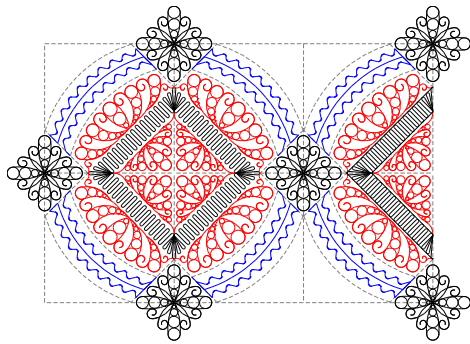

Metro Hoops – (some) Quilting Plans for Sew Kind of Wonderful's patchwork pattern

designs by Sharon Perry

free instructions for using Sharon's designs are available for download from the website
- the link is from any of these product detail pages

a pattern catalogue is also available from House of Creations website

Metro H Ric Rac hoop p2p
Metro H Lutzl arch p2p
Squares of Circles – 4 and 16

Metro H Feather arch p2p

Metro H Feather arch p2p
Rosalie sq

Metro H Ric Rac hoop p2p
Metro H Inari arch p2p
Snake frame n14 (or with the lines??)
Inari tri a p2p

Metro H Serpentine hoop p2p
Metro H Lollipop arch p2p
X Hatch frame b 1 x 12
Lollipop med sq
Lollipop sm sq