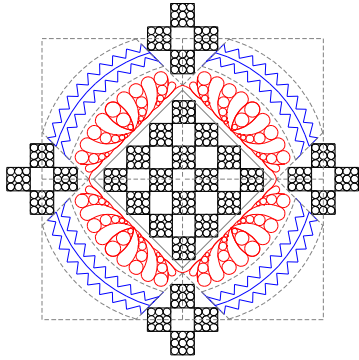

Metro Hoops – (some) Quilting Plans for Sew Kind of Wonderful's patchwork pattern

designs by Sharon Perry

free instructions for using Sharon's designs are available for download from the website
- the link is from any of these product detail pages

a pattern catalogue is also available from House of Creations website

Metro H Ric Rac hoop p2p
Metro H Lutzl arch p2p
Squares of Circles – 4 and 16

Metro H Feather arch p2p

Metro H Feather arch p2p
Rosalie sq

Metro H Ric Rac hoop p2p
Metro H Inari arch p2p
Snake frame n14 (or with the lines??)
Inari tri a p2p

Metro H Serpentine hoop p2p
Metro H Lollipop arch p2p
X Hatch frame b 1 x 12
Lollipop med sq
Lollipop sm sq